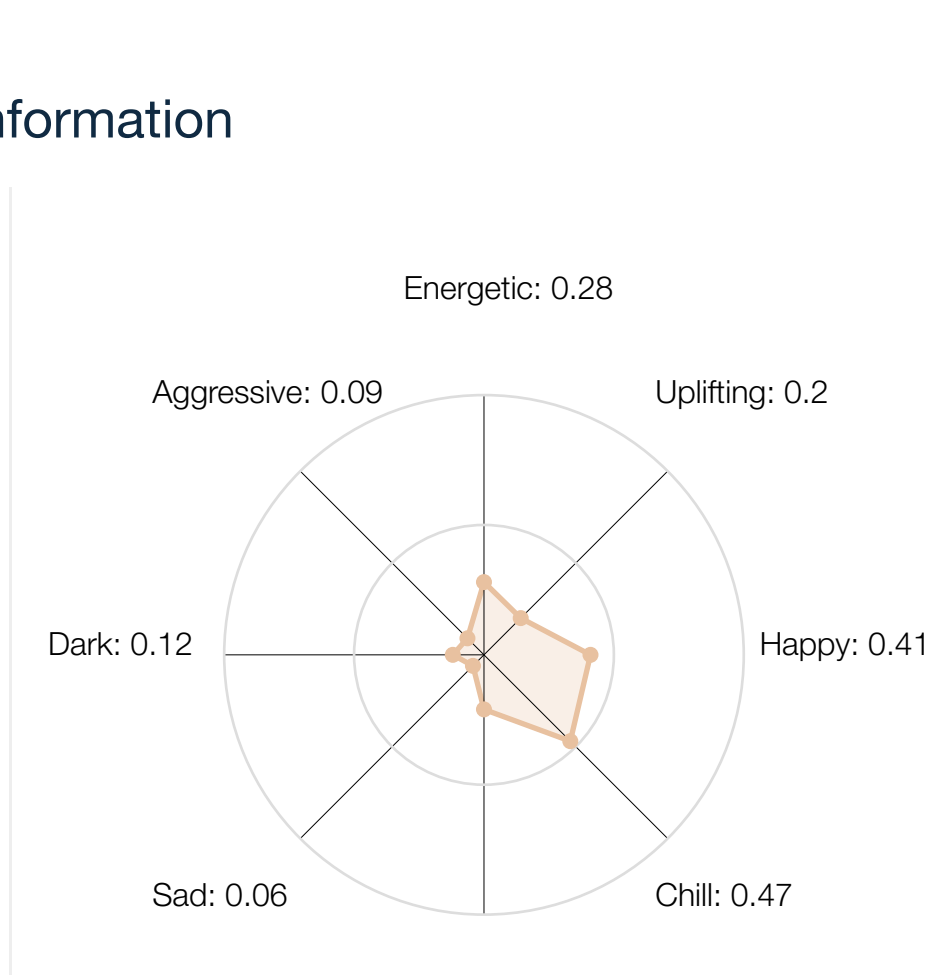

Genre

Main genre(s) SubGenre

Main Information

Segments

Mood

Main Information

Segments

Emotional Profile / Energy Level

Emotional Profile: Positive

Emotional Dynamics: ↓ Low

Energy Level: Variable

Energy Dynamic: ↑ High

Segments

Instruments

Main Information

Bass Guitar: Frequently