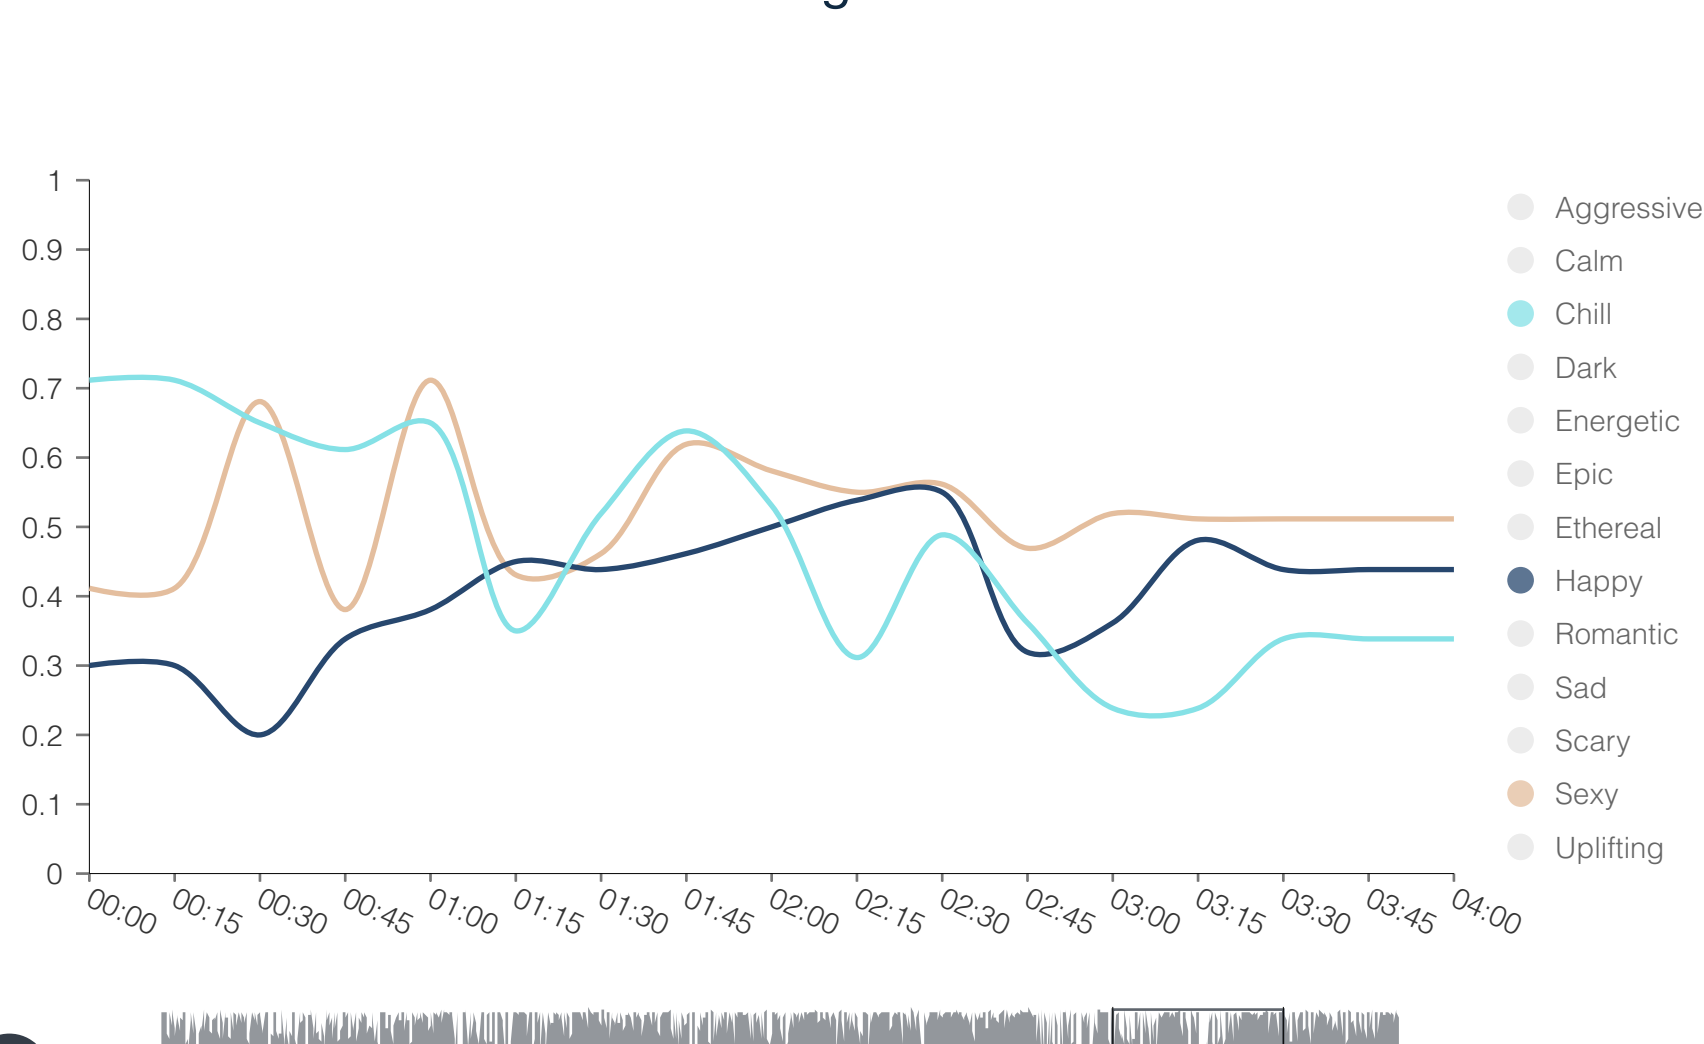

Genre

Main genre(s) SubGenre

Main Information

Segments

Mood

Main Information

Segments

Emotional Profile / Energy Level

Emotional Profile: Positive

Emotional Dynamics: ↓ Low

Energy Level: Variable

Energy Dynamic: ↑ High

Segments

Instruments

Main Information

Bass Guitar: Frequently