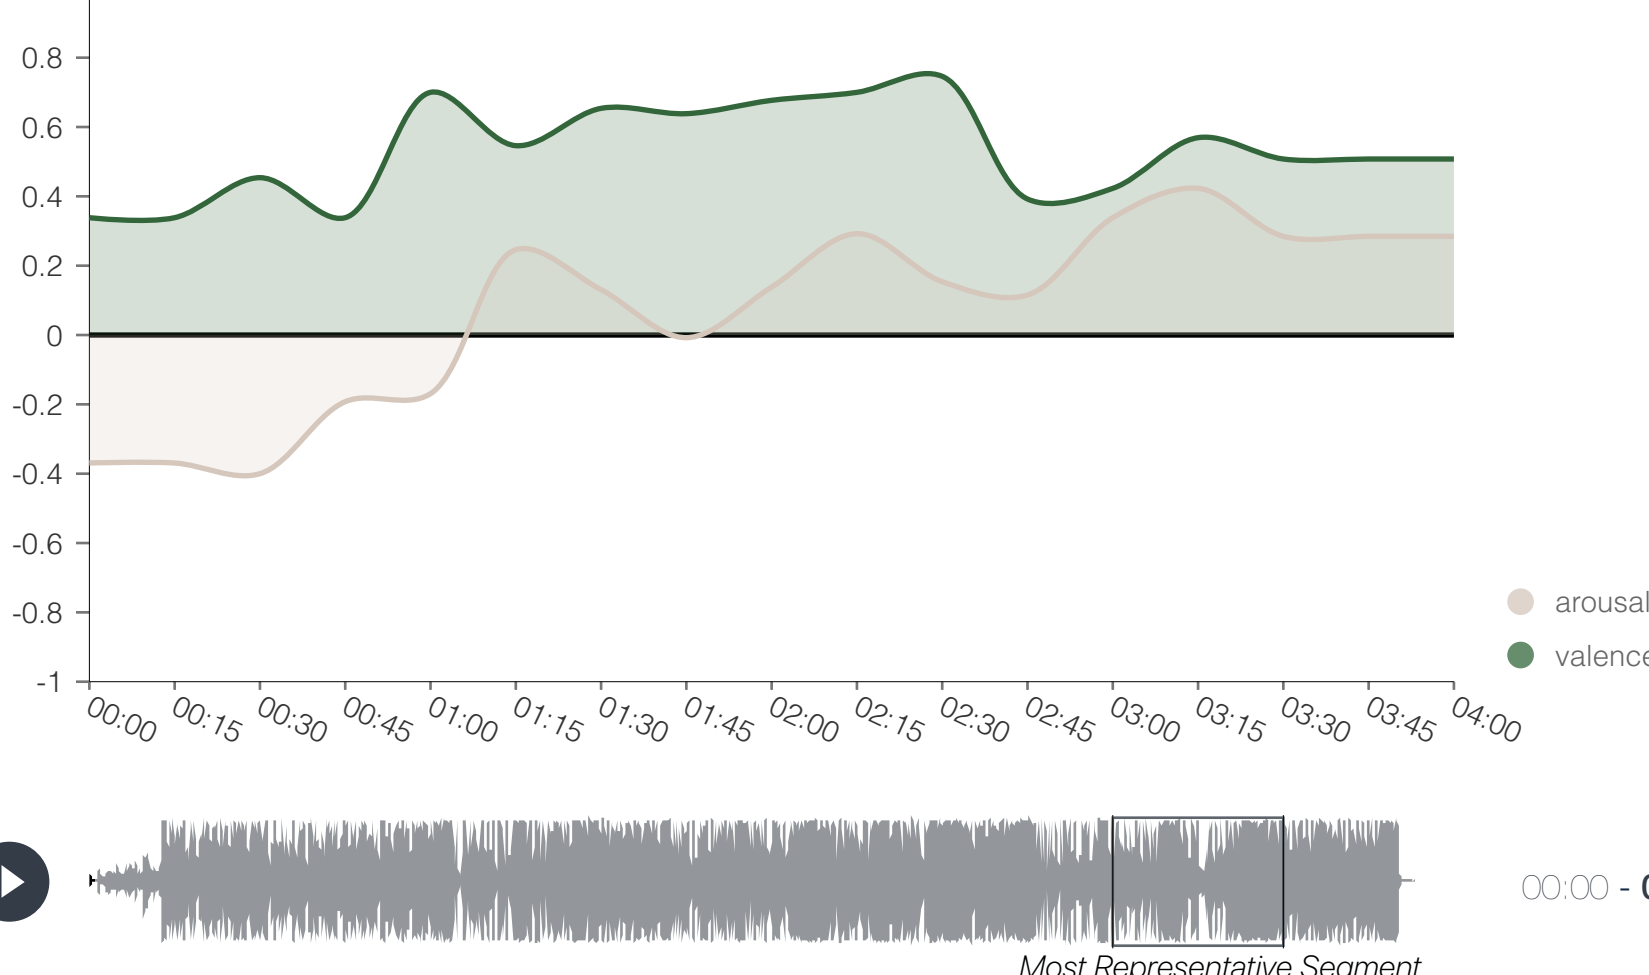

Emotional Profile: Positive

Emotional Dynamics: ↓ Low

Energy Level: Variable

Energy Dynamic: ↑ High

Segments

Instruments

Main Information

Bass Guitar: Frequently