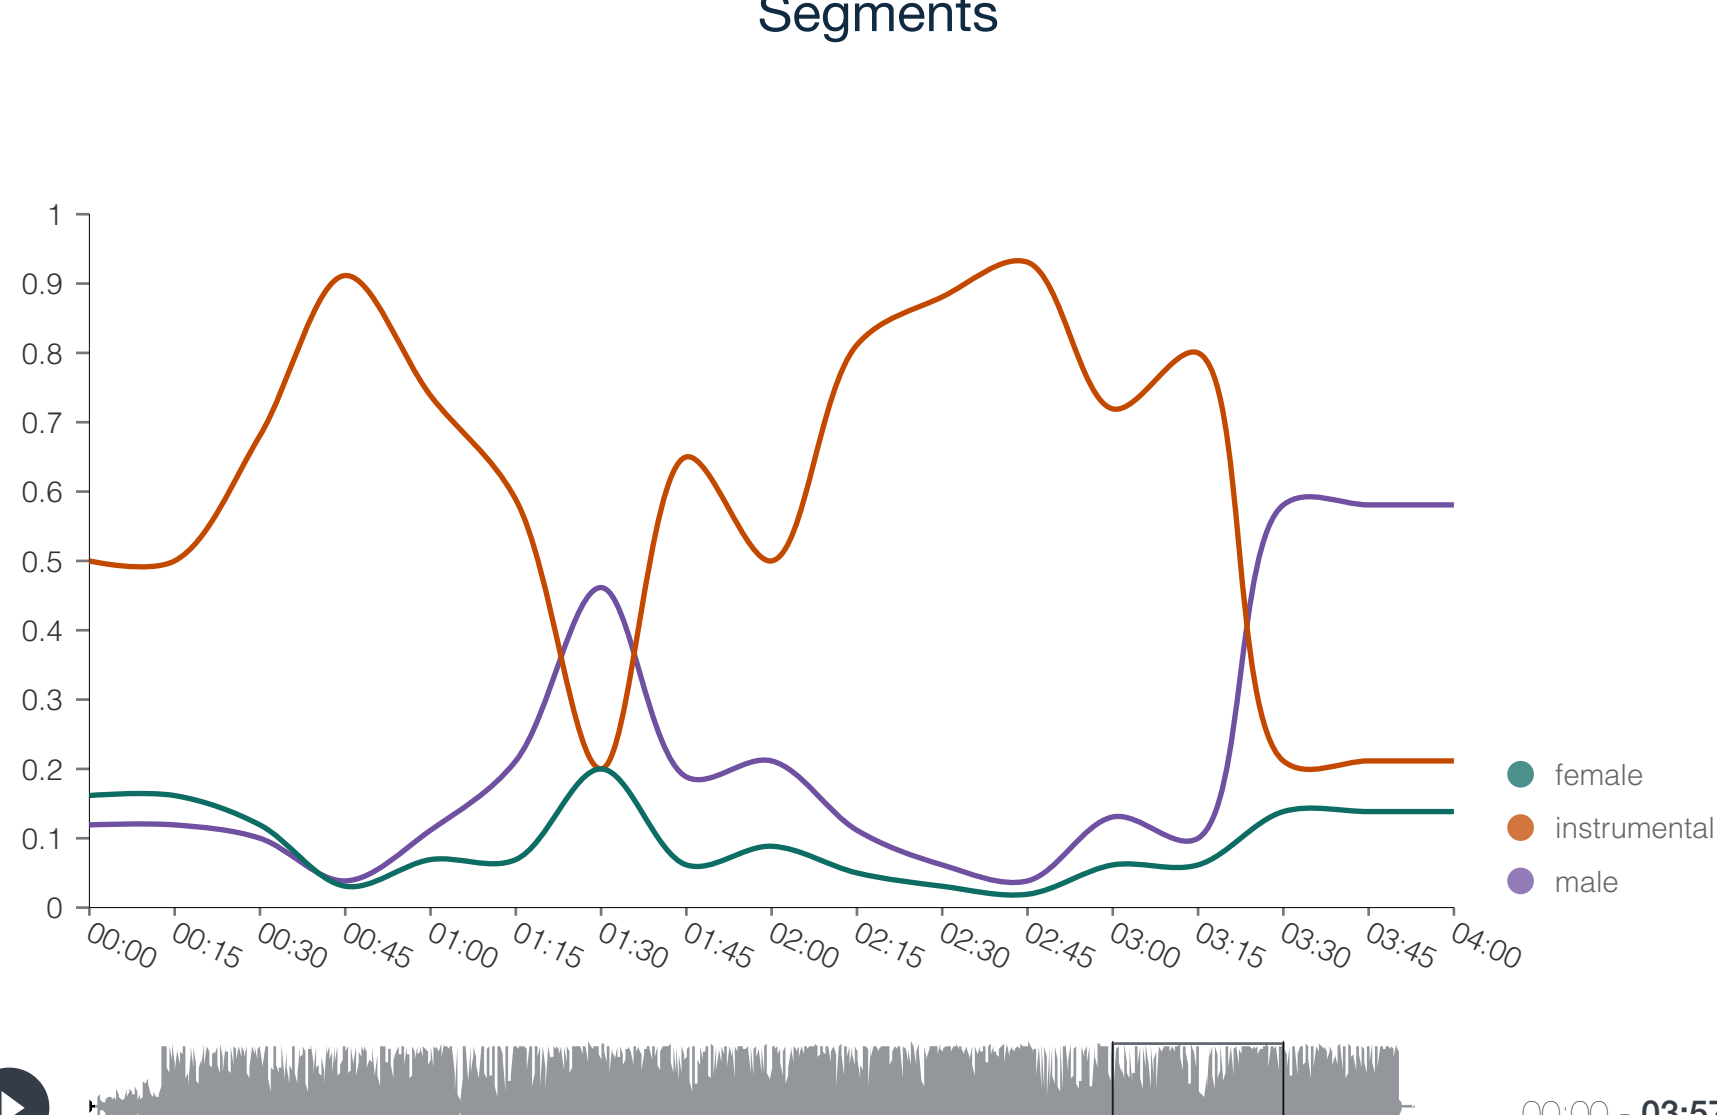

Emotional Profile: Positive

Emotional Dynamics: ↓ Low

Energy Level: Variable

Energy Dynamic: ↑ High

Segments

Instruments

Main Information

Bass Guitar: Frequently

Predominant Voice Gender : Male

Voice Presence Profile : ↓ Low

Segments

Augmented keywords

You do not have access to Augmented Keywords

For more subscriptions, contact us at sales@cyanite.ai.