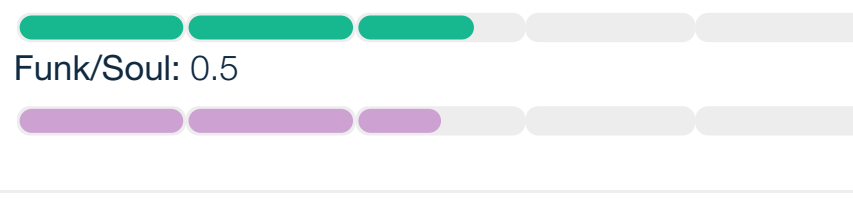

Genre

Main genre(s) SubGenre

Main Information

Segments

Mood

Main Information

Segments

Emotional Profile / Energy Level

Emotional Profile: Positive

Emotional Dynamics: ↓ Low

Energy Level: Variable

Energy Dynamic: ↑ High

Segments

Instruments

Main Information

Bass Guitar: Frequently