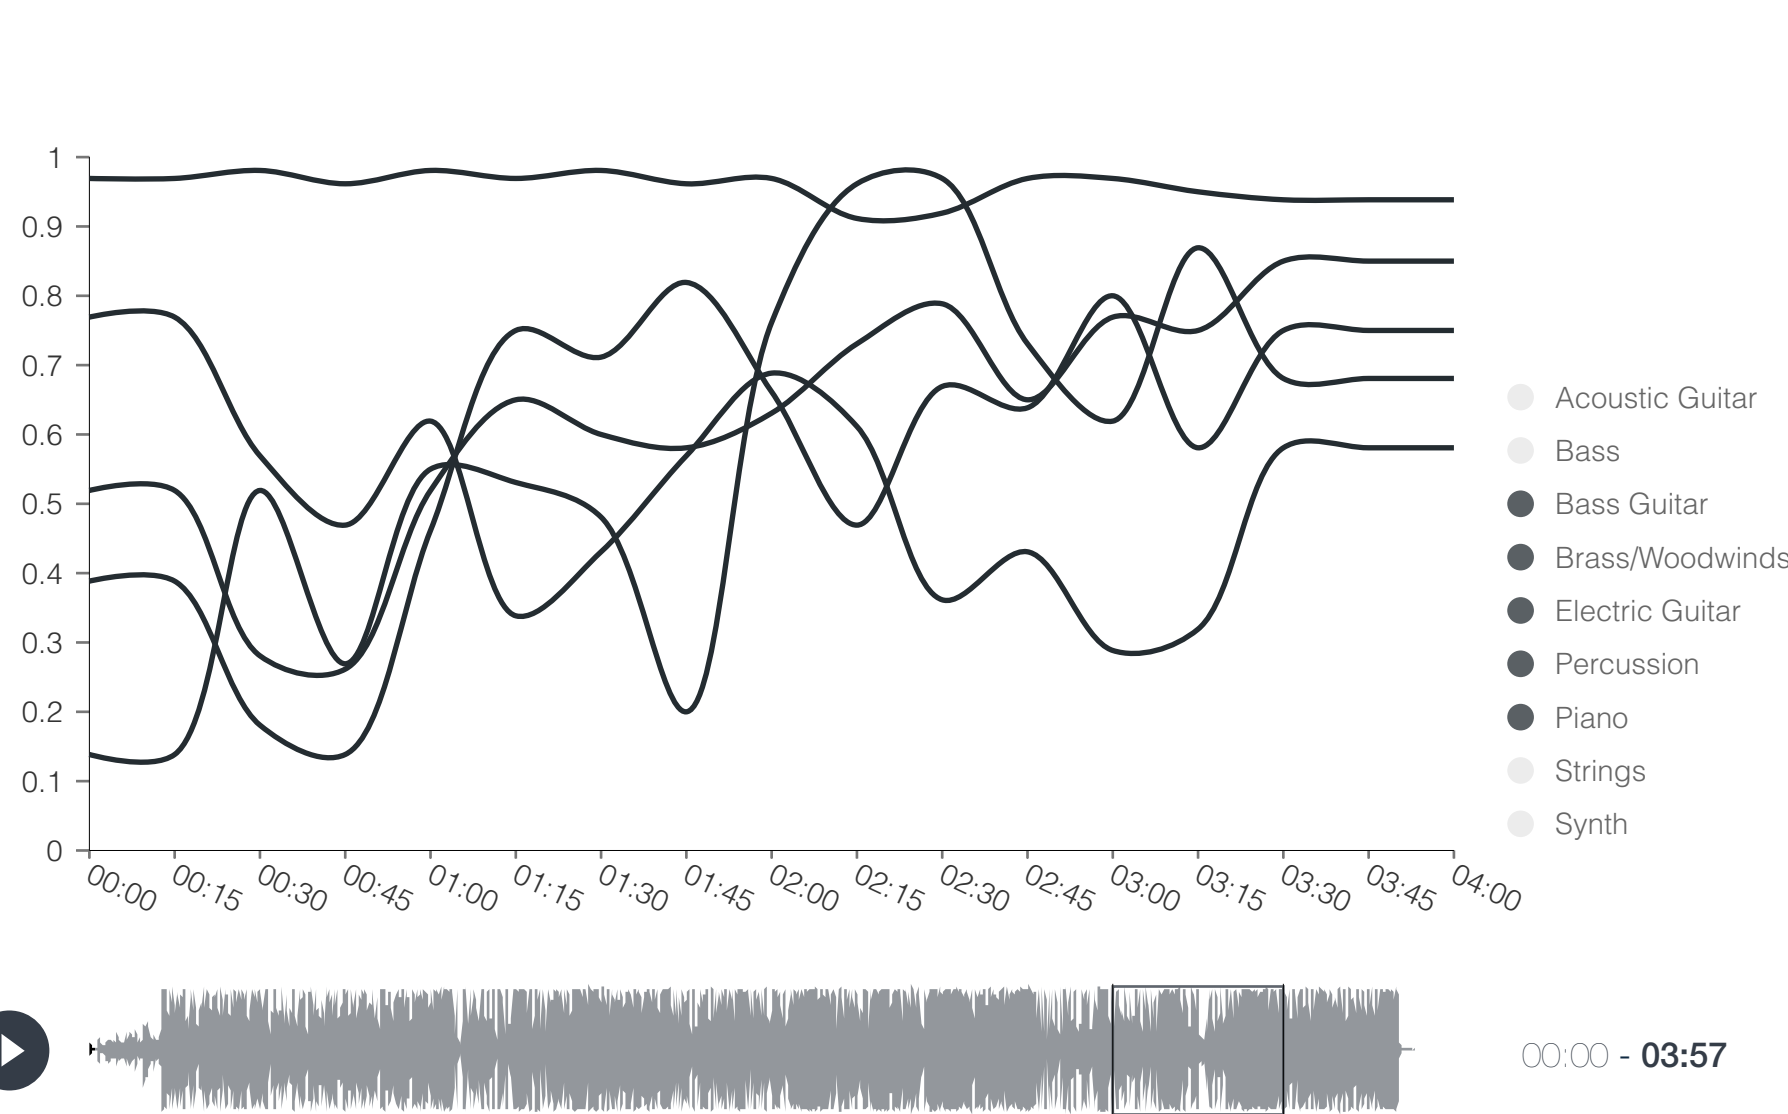

Emotional Profile: Positive

Emotional Dynamics: ↓ Low

Energy Level: Variable

Energy Dynamic: ↑ High

Segments

Instruments

Main Information

Bass Guitar: Frequently

Brass/Woodwinds: Frequently

Electric Guitar: Frequently

Percussion: Throughout

Piano: Frequently

Synth: Frequently

Segments

Voices

Main Information