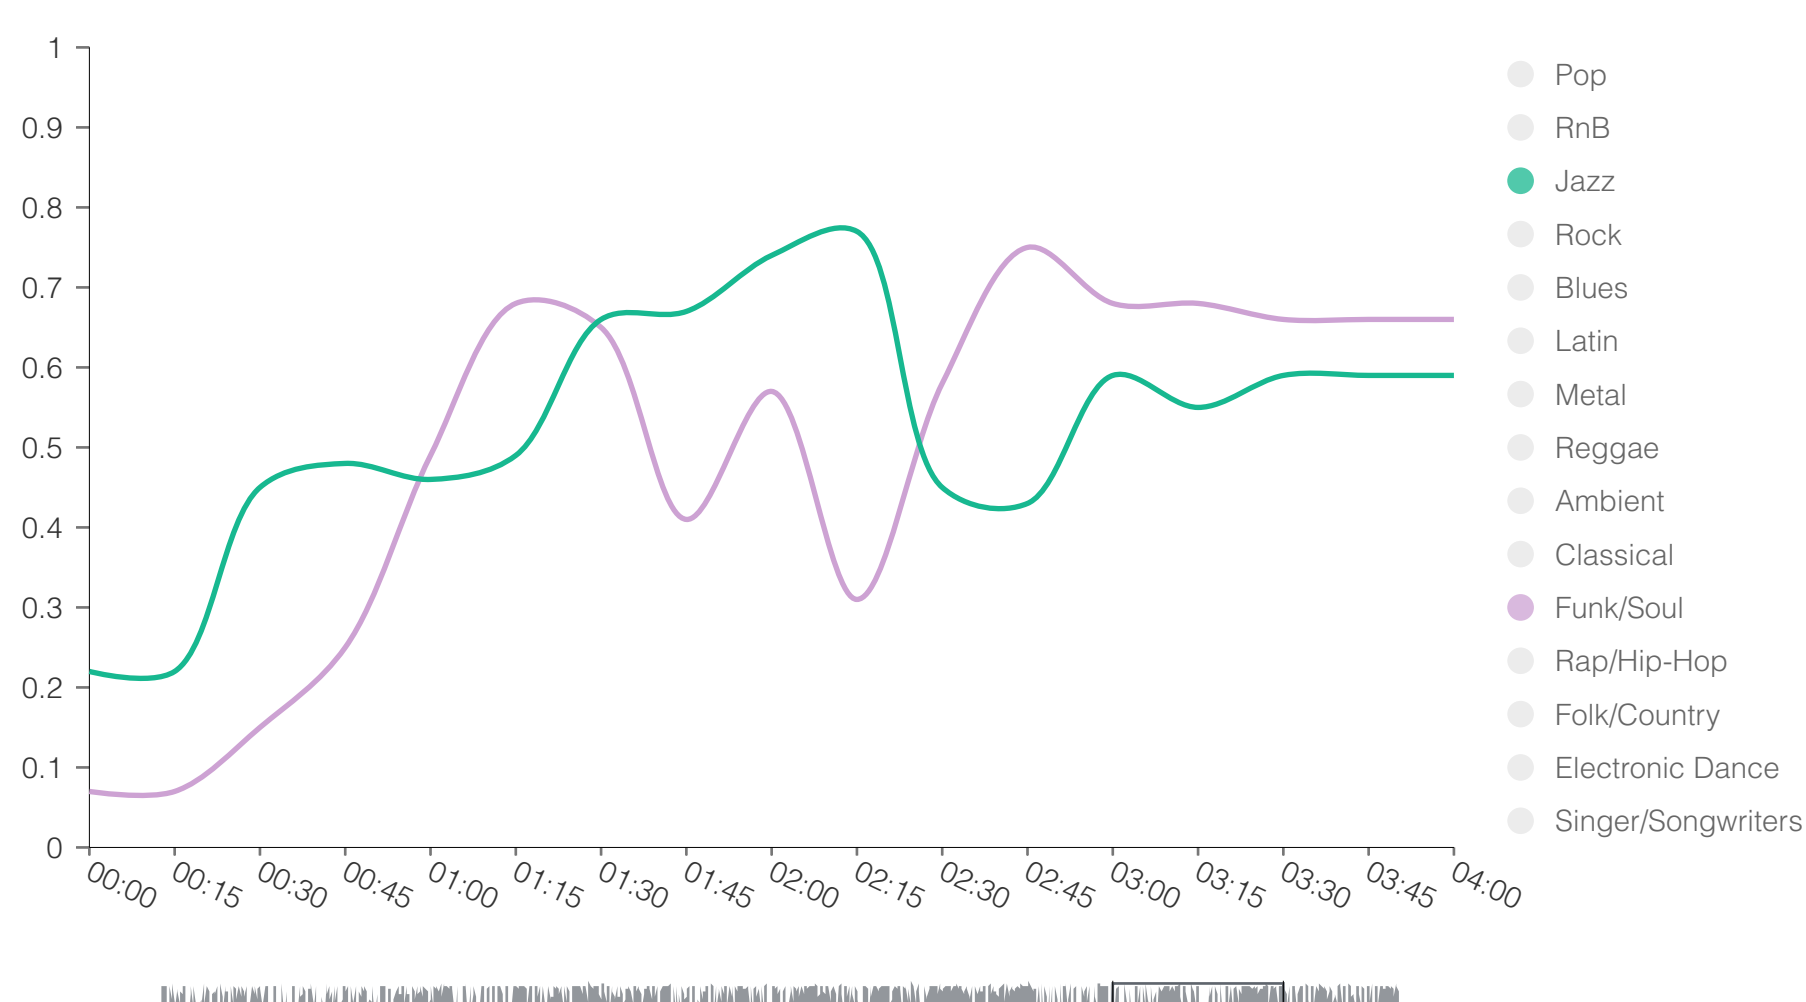

Genre

Main genre(s) SubGenre

Main Information

Segments

Mood

Main Information

Segments

Emotional Profile / Energy Level

Emotional Profile: Positive

Emotional Dynamics: ↓ Low

Energy Level: Variable

Energy Dynamic: ↑ High

Segments

Instruments

Main Information

Bass Guitar: Frequently