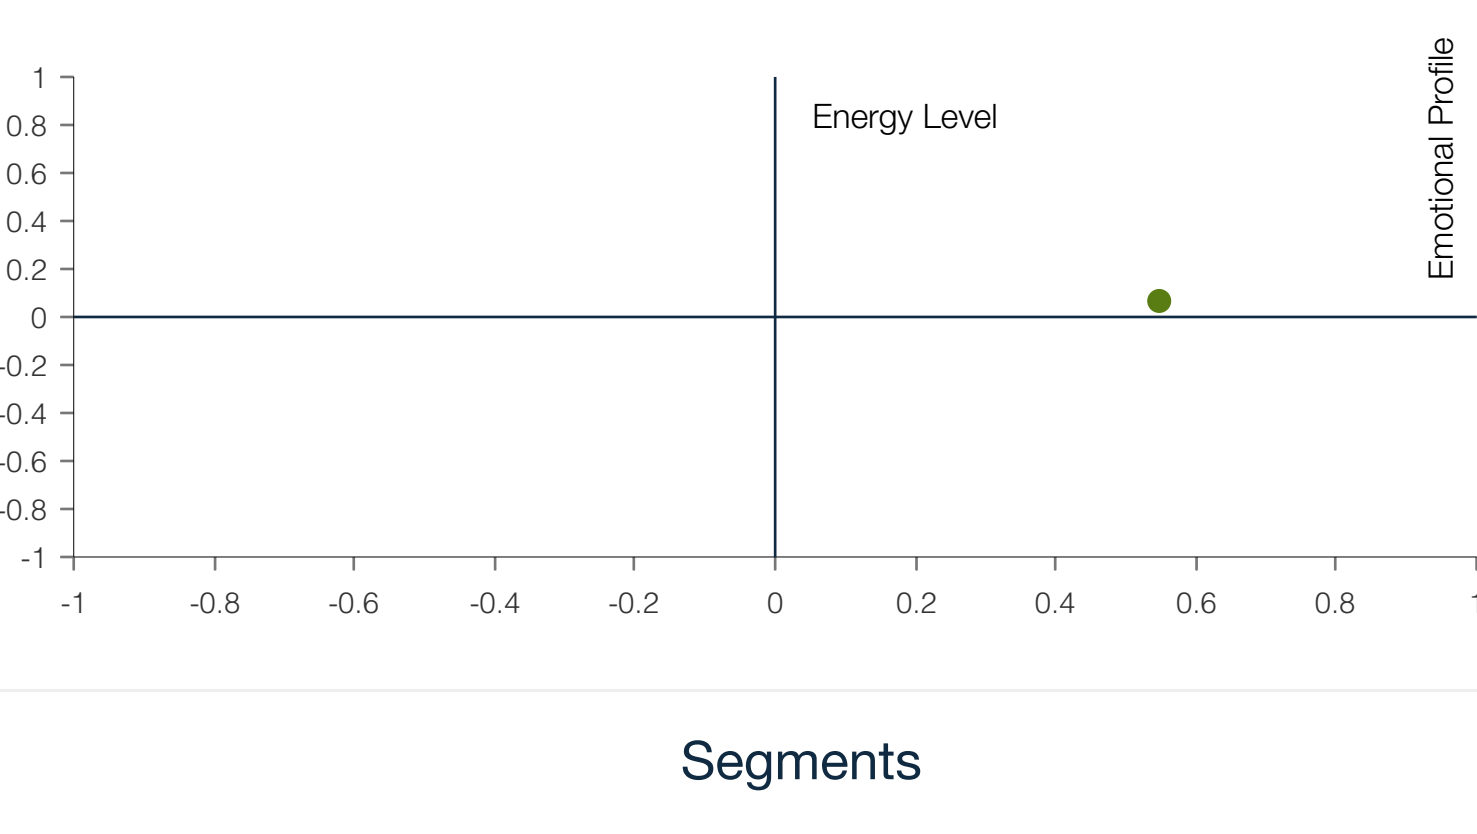

Genre

Main genre(s) SubGenre

Main Information

Segments

Mood

Main Information

Segments

Emotional Profile / Energy Level

Emotional Profile: Positive

Emotional Dynamics: ↓ Low

Energy Level: Variable

Energy Dynamic: ↑ High

Segments

Instruments

Main Information

Bass Guitar: Frequently