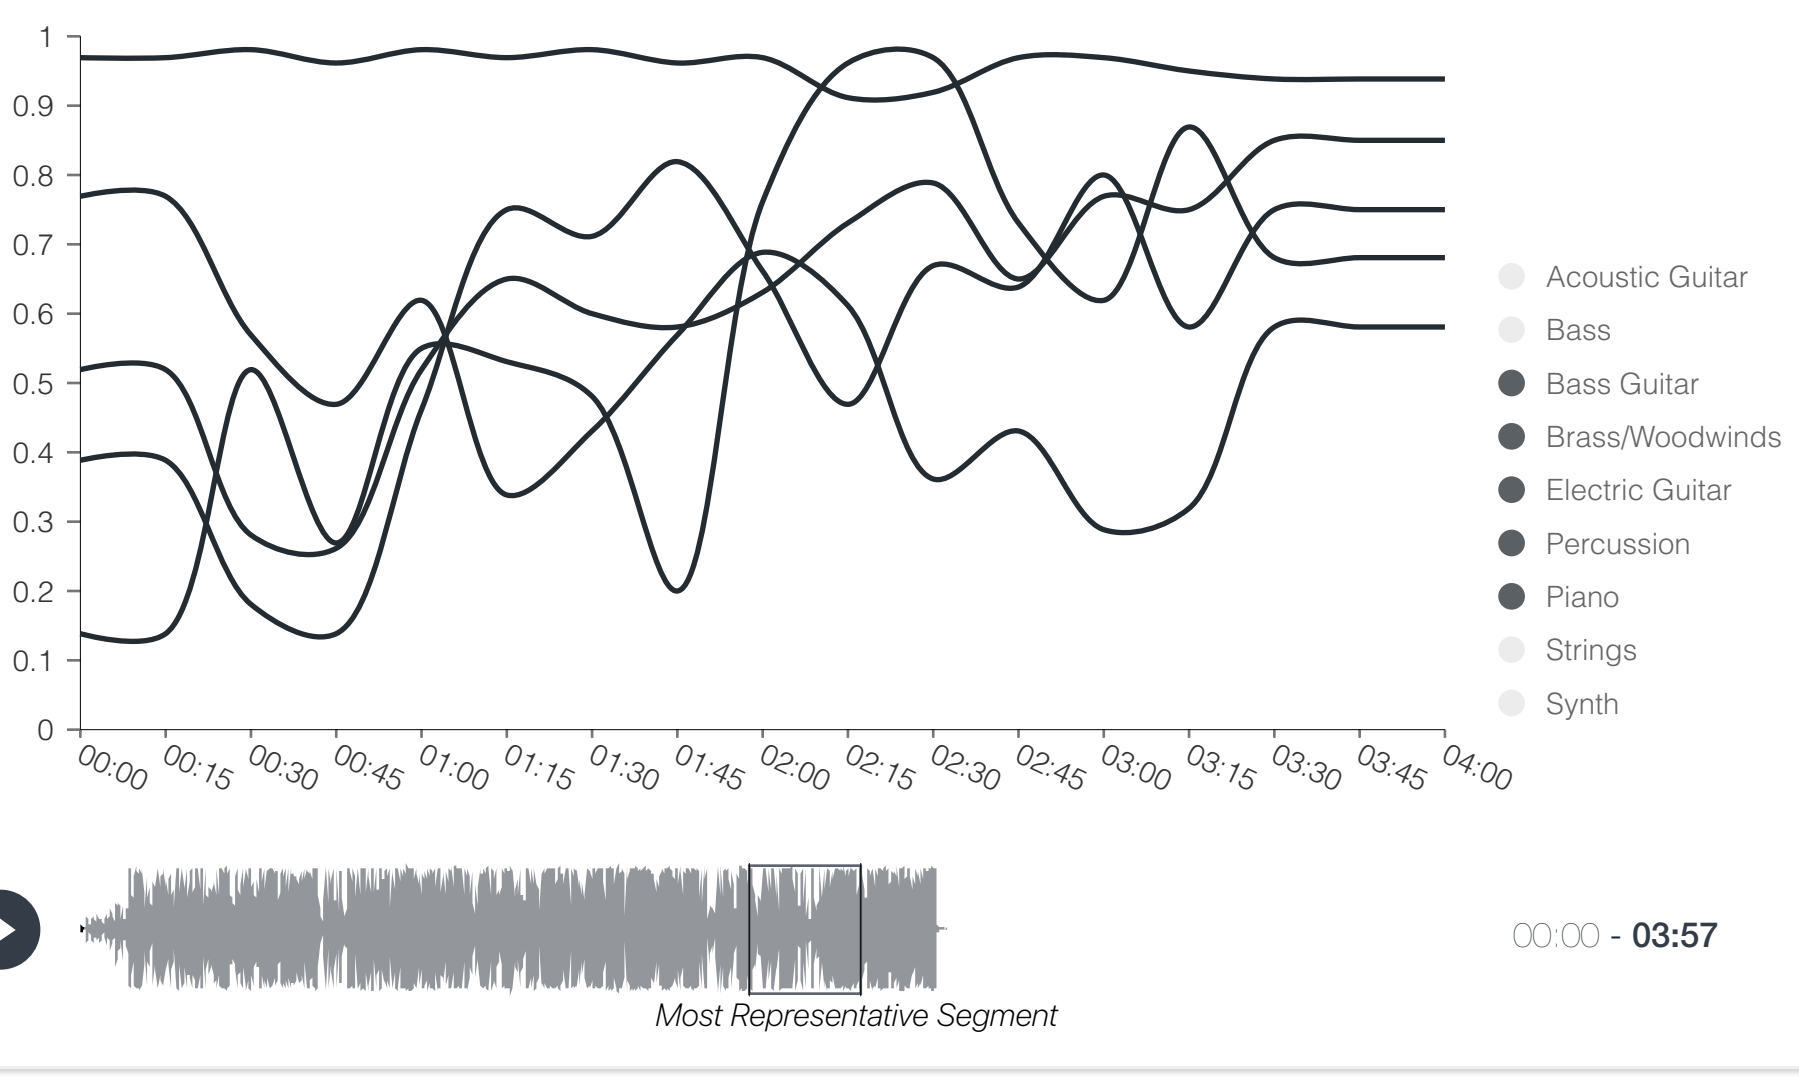

Segments

Voices

Main Information

Predominant Voice Gender : Male

Voice Presence Profile : ↓ Low