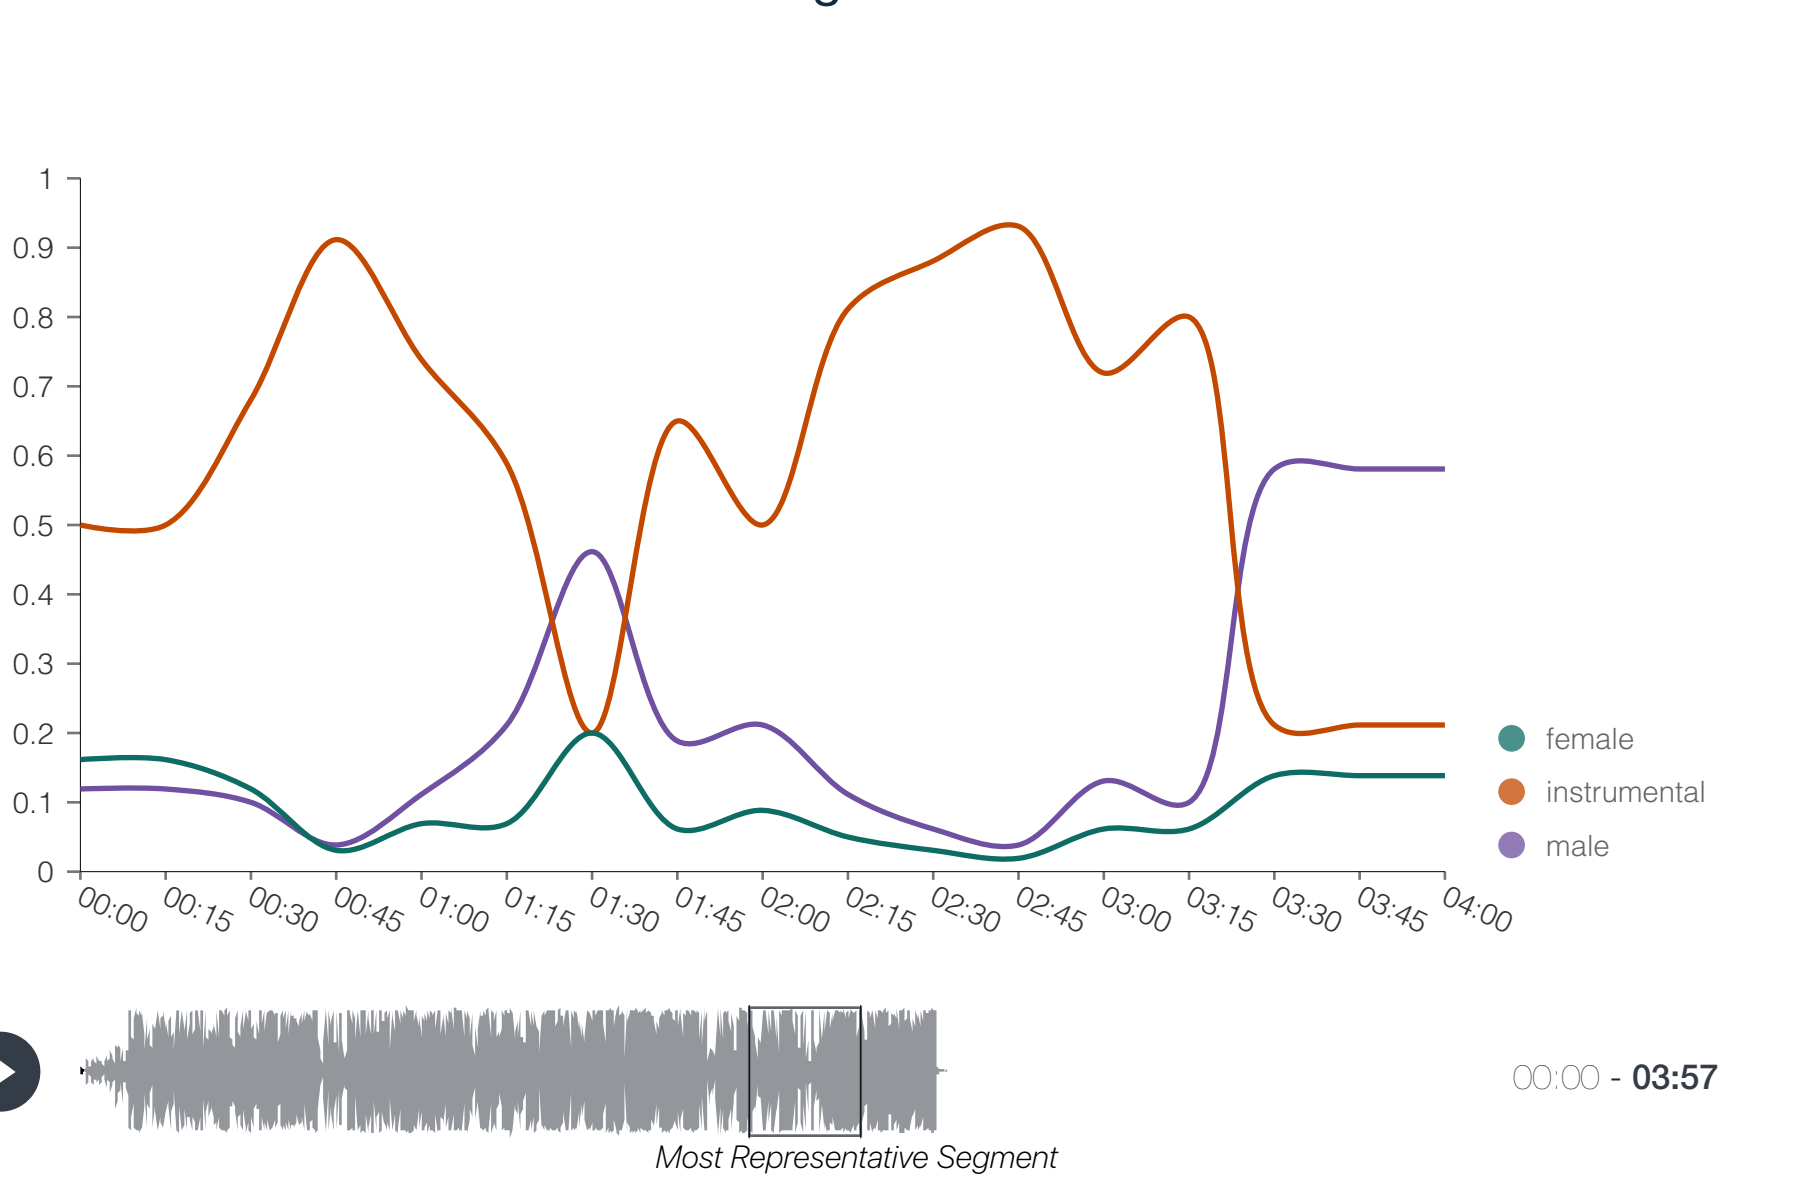

Emotional Profile: Positive

Emotional Dynamics: ↓ Low

Energy Level: Variable

Energy Dynamic: ↑ High

Segments

Instruments

Main Information

Bass Guitar: Frequently

Predominant Voice Gender : Male

Voice Presence Profile : ↓ Low

Segments

Augmented keywords

You do not have access to Augmented Keywords

For more subscriptions, contact us at sales@cyanite.ai.