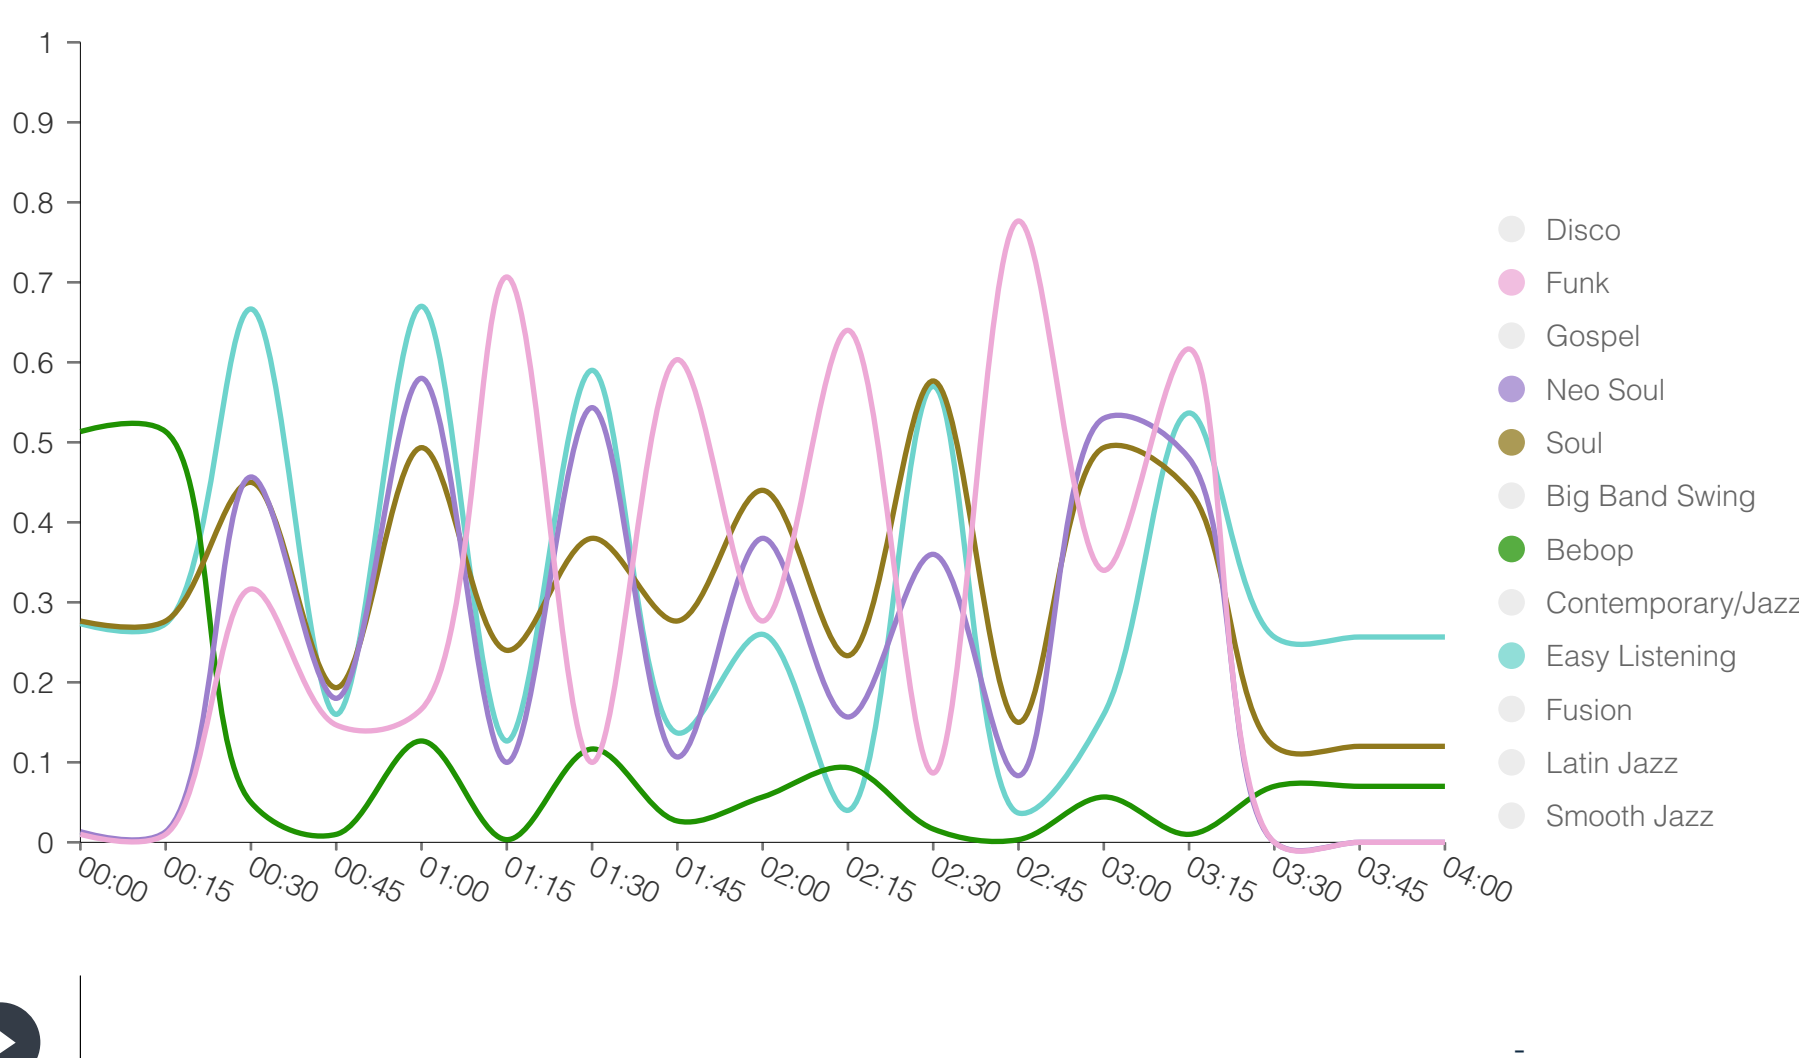

Genre

Main genre(s) SubGenre

Main Information

Segments

Mood

Main Information

Segments

Emotional Profile / Energy Level

Emotional Profile: Positive

Emotional Dynamics: ↓ Low

Energy Level: Variable

Energy Dynamic: ↑ High

Segments

Instruments

Main Information

Bass Guitar: Frequently