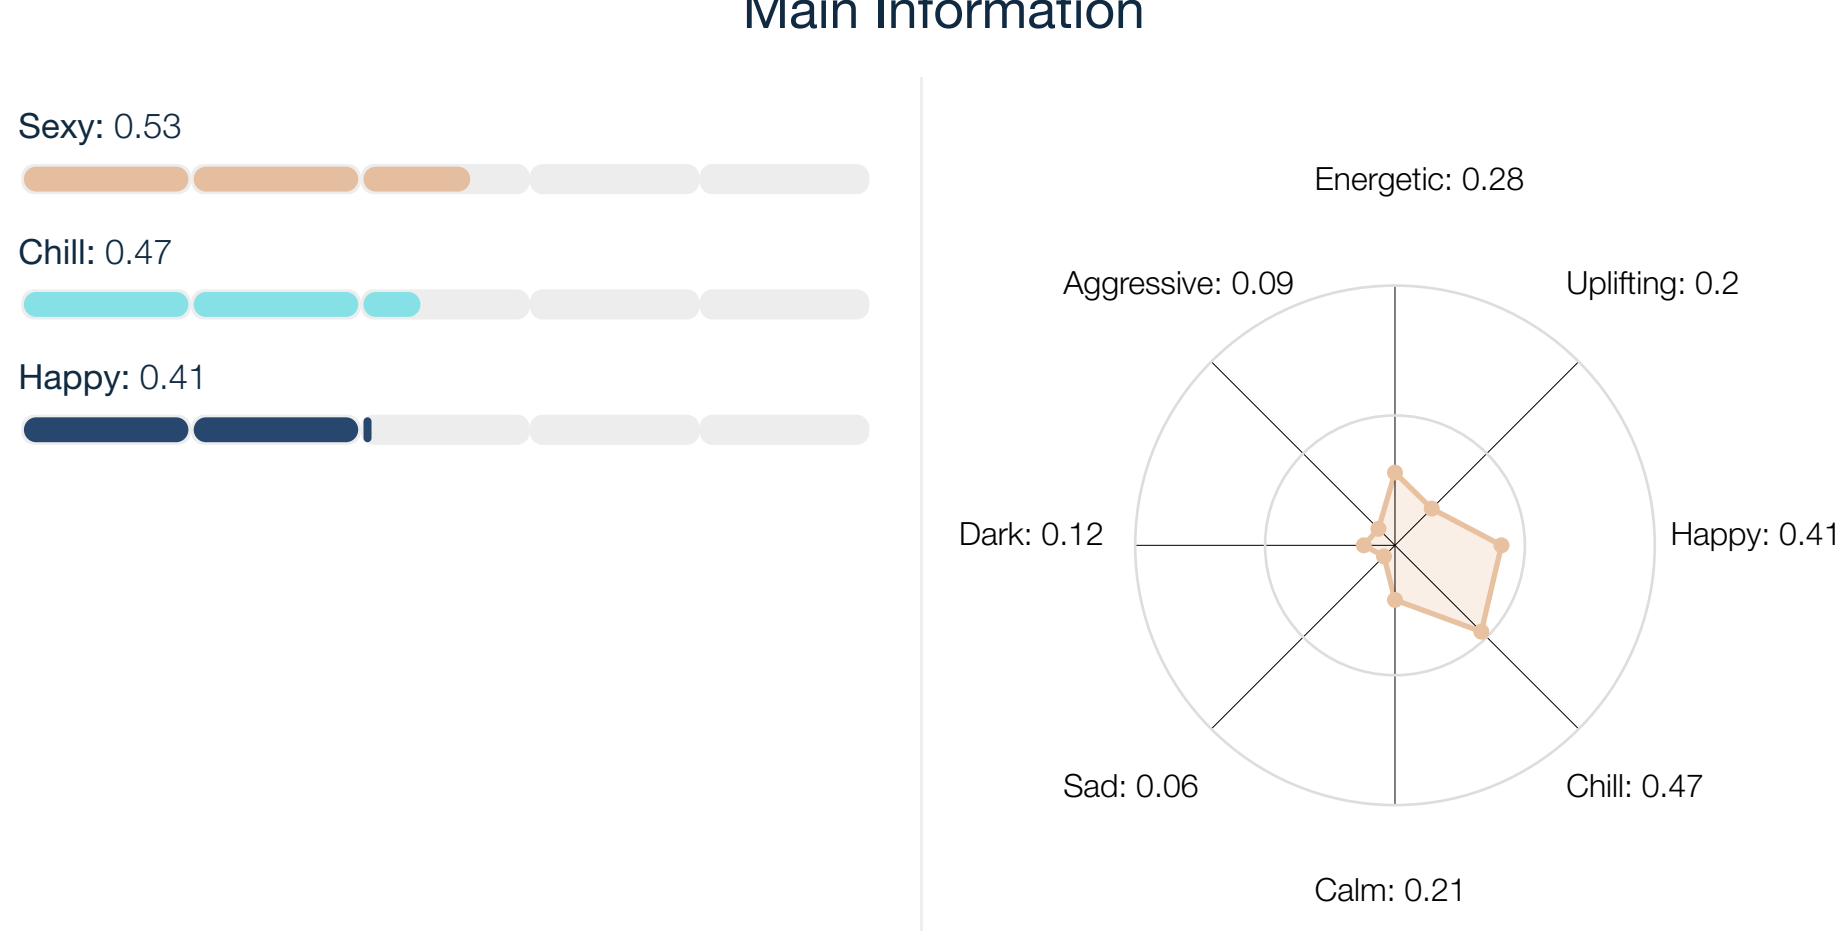

Genre

Main genre(s) SubGenre

Main Information

Segments

Mood

Main Information

Segments

Emotional Profile / Energy Level

Emotional Profile: Positive

Emotional Dynamics: ↓ Low

Energy Level: Variable

Energy Dynamic: ↑ High

Segments

Instruments

Main Information

Bass Guitar: Frequently