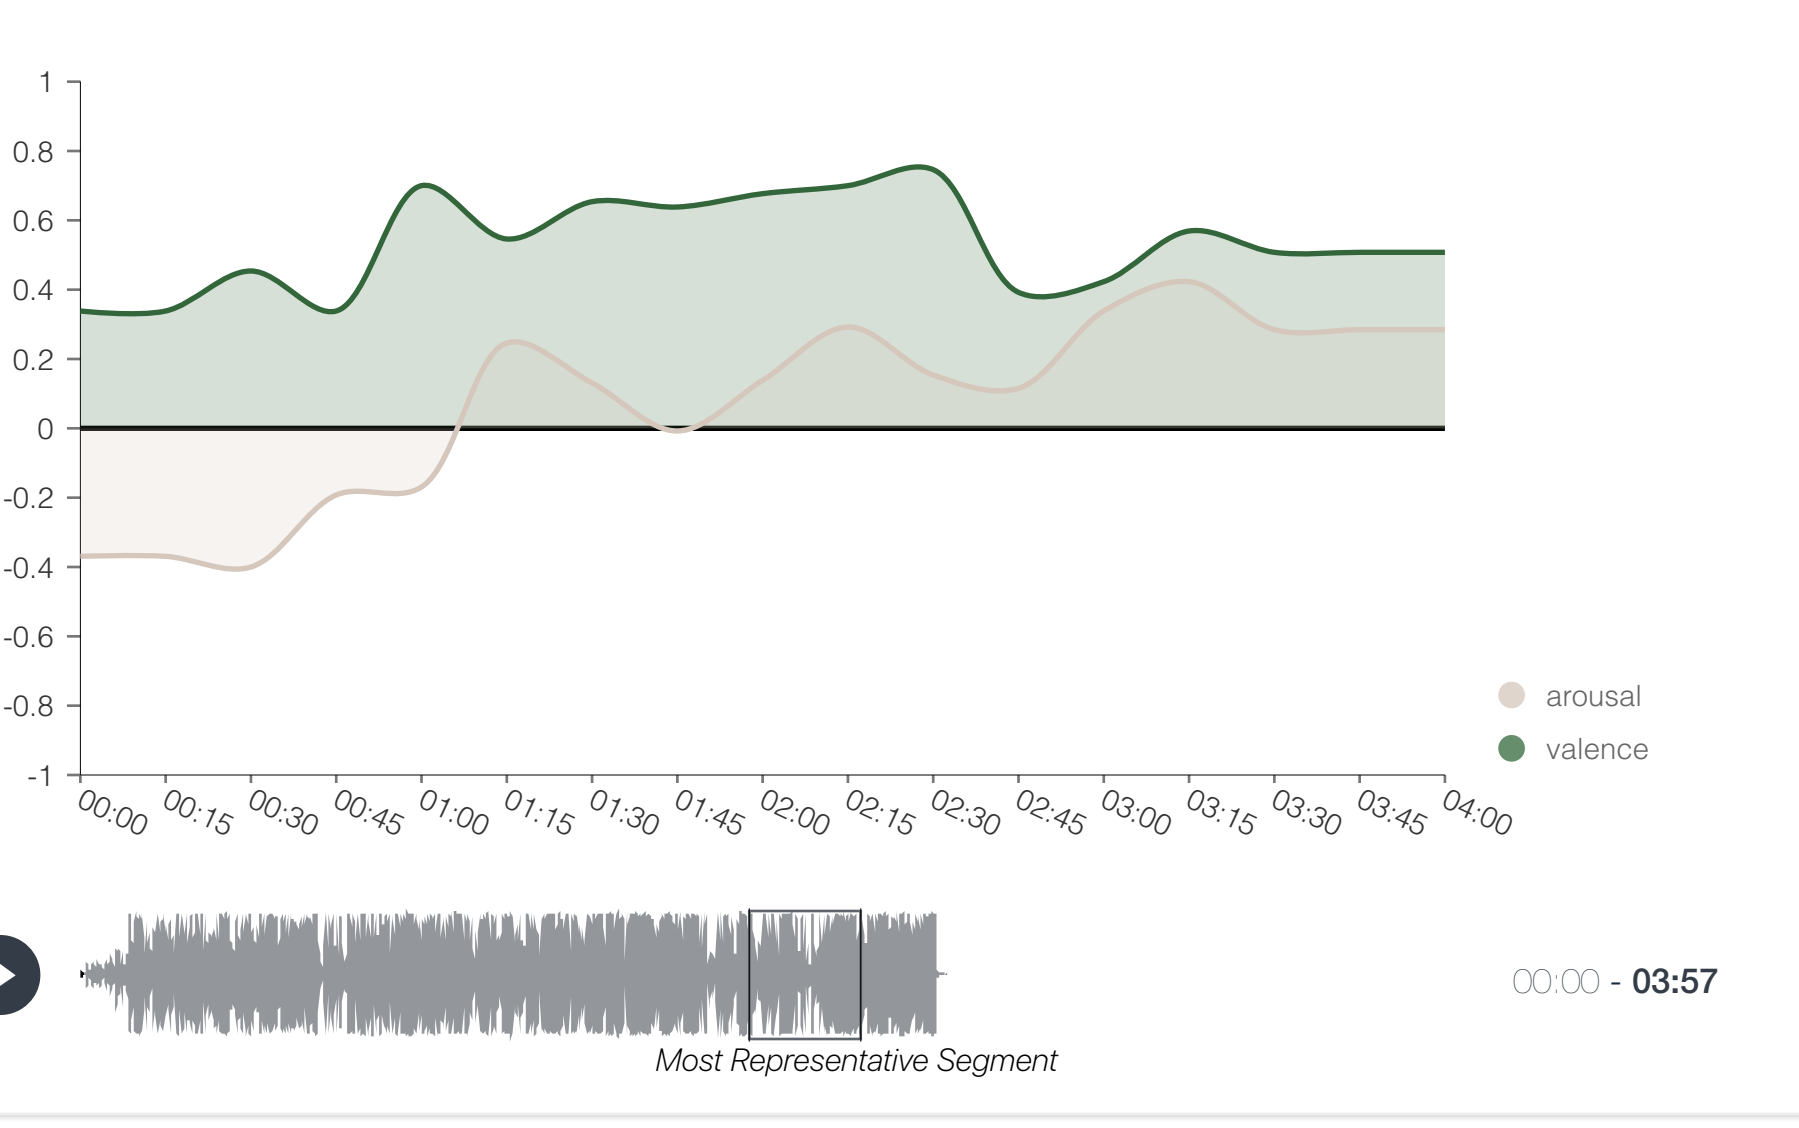

Emotional Profile: Positive

Emotional Dynamics: ↓ Low

Energy Level: Variable

Energy Dynamic: ↑ High

Segments

Instruments

Main Information

Bass Guitar: Frequently