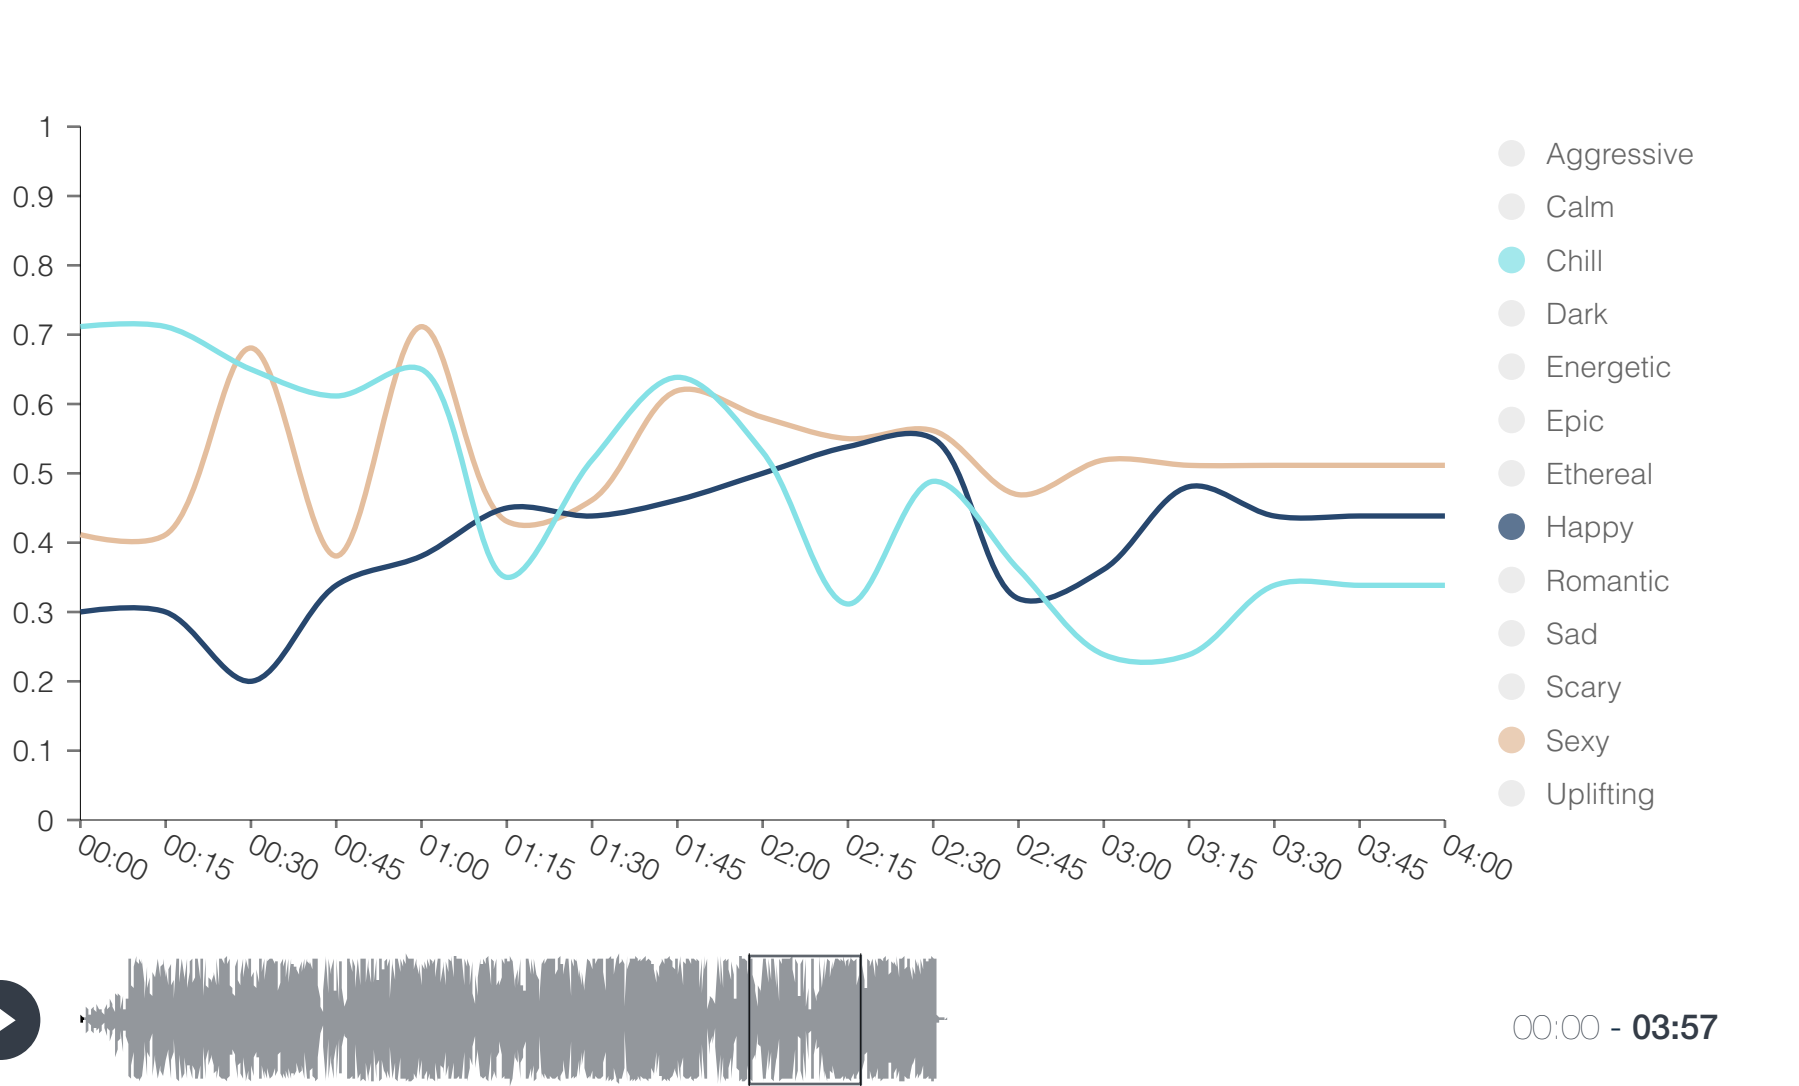

Genre

Main genre(s) SubGenre

Main Information

Segments

Mood

Main Information

Segments

Emotional Profile / Energy Level

Emotional Profile: Positive

Emotional Dynamics: ↓ Low

Energy Level: Variable

Energy Dynamic: ↑ High

Segments

Instruments

Main Information

Bass Guitar: Frequently