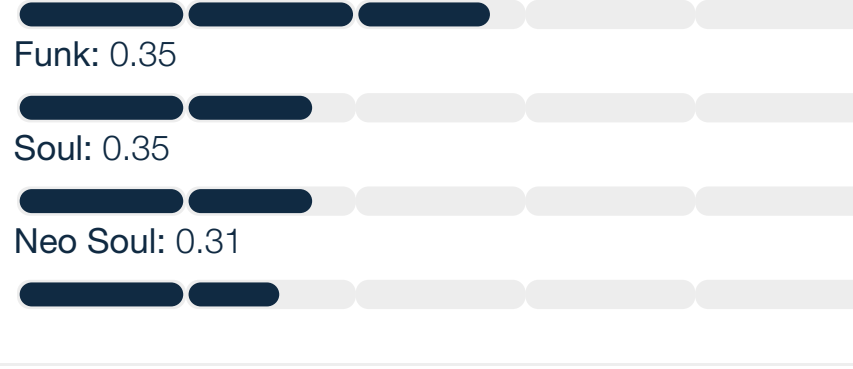

Genre

Main genre(s) SubGenre

Main Information

Segments

Mood

Main Information

Segments

Emotional Profile / Energy Level

Emotional Profile: Positive

Emotional Dynamics: ↓ Low

Energy Level: Variable

Energy Dynamic: ↑ High

Segments

Instruments

Main Information

Bass Guitar: Frequently