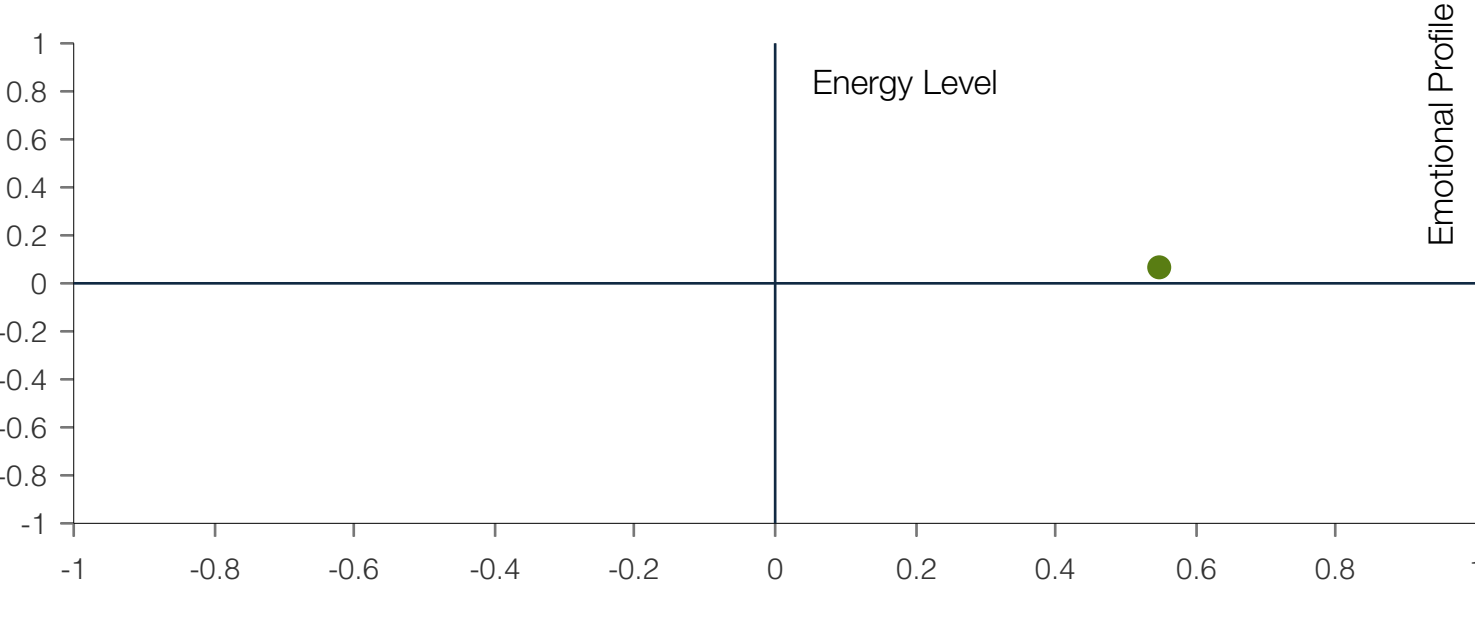

Genre

Main genre(s) SubGenre

Main Information

Segments

Mood

Main Information

Segments

Emotional Profile / Energy Level

Emotional Profile: Positive

Emotional Dynamics: ↓ Low

Energy Level: Variable

Energy Dynamic: ↑ High

Segments

Instruments

Main Information

Bass Guitar: Frequently